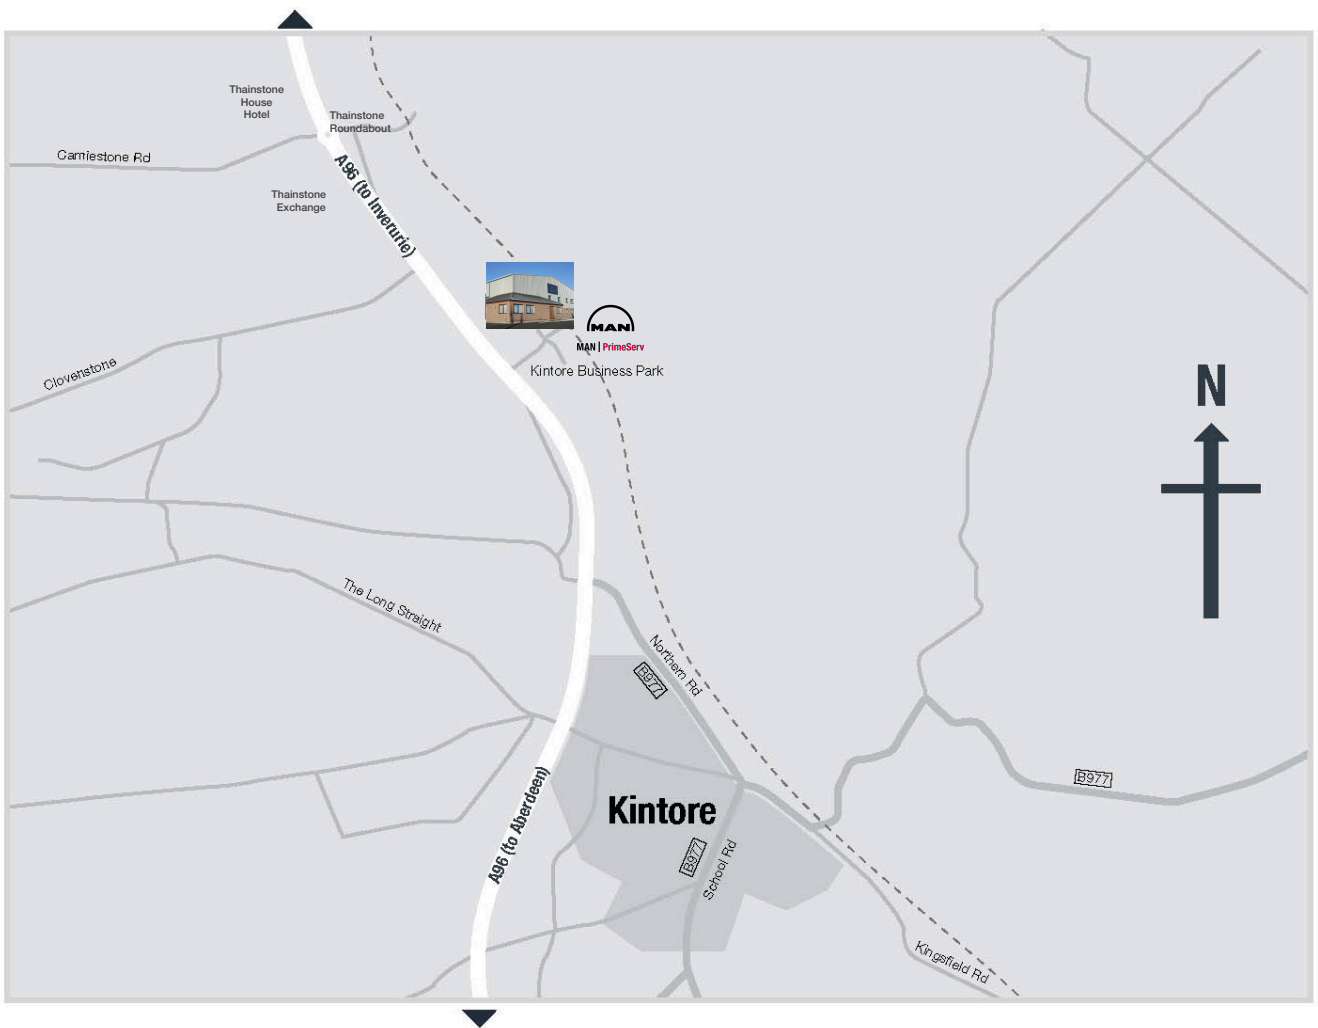

Travelling to MAN Diesel & Turbo Ltd Kintore, Aberdeen

Travelling to MAN Diesel & Turbo UK Ltd

Kintore, Aberdeen

By Air

Aberdeen International Airport (25 minutes by taxi)

By Rail

Inverurie Railway Station (10 minutes by taxi)

By Road

From A96 northwards out of Aberdeen, following signposts for Inverurie/Inverness.

Go across the roundabouts at Bucksburn, Blackburn and Kintore South and continue north towards Inverurie.

At the next roundabout (Thainstone) take the fourth exit, heading back towards Aberdeen.

Now on the southbound carriageway, take a left turn (after the bus stop) signposted Kintore Business Park.

Follow this road to the roundabout and take the first exit at Darcy Technologies on your left.

Turn left immediately after Darcy Technologies and you will see the MAN premises in front of you.

On arrival

Please enter at the front door and you will be greeted at Reception.

Car parking is available adjacent to Reception.